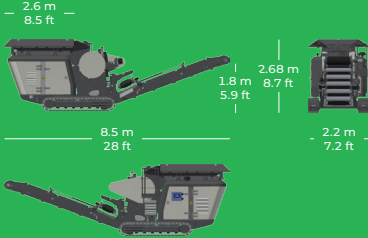

DATA SHEET

CRUSHER

K-JC 704

680 mm x 400 mm
(27" x 16")

Up to 80 tph
90 US tph

20 mm to 80 mm
3/4" to 3-1/4"

Stage V 55 kW
74 Hp Diesel

Tier 4F 55 kW
74 Hp Diesel

Stage 3A 61 kW
83 Hp Diesel

12,000 kg
26,455 lb

Komplet.it

WORKING

TRANSPORT CONTAINER

TRANSPORT TRUCK

FEATURES AND BENEFITS

- Compact size for versatility, maneuverability and ease of transport.
- Quick set-up time.
- Hydraulically adjustable jaw setting.
- Direct drive crusher.
- Reverse jaw function for sticky applications / clearing blockage.
- Chamber level sensor.
- Excellent access to power pack.
- Magnet raises hydraulically for clearance.
- Reversible jaw plates (2 “lives”).
- Easy & Intuitive Buttons Operation.
- Access Platform.
- Remote monitoring system Komplet-connect.