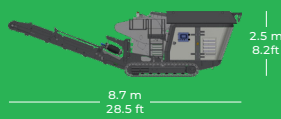

DATA SHEET

CRUSHER

K-JC 704

680 mm x 400 mm
(27" x 16")

Up to 80 tph
90 US tph

20 mm to 80 mm
3/4" to 3-1/4"

Stage V 55 kW
74 Hp Diesel

Tier 4F 55 kW
74 Hp Diesel

Stage 3A 61 kW
83 Hp Diesel

12,000 kg
26,455 lb

Komplet.it

WORKING

TRANSPORT CONTAINER

TRANSPORT TRUCK

FEATURES AND BENEFITS

- Compact size for versatility, maneuverability and ease of transport.
- Quick set-up time.
- Hydraulically adjustable jaw setting.
- Direct drive crusher.
- Reverse jaw function for sticky applications / clearing blockage.
- Chamber level sensor.
- Excellent access to power pack.
- Magnet raises hydraulically for clearance.
- Reversible jaw plates (2 “lives”).
- Easy & Intuitive Buttons Operation.
- Access Platform.
- Remote monitoring system Komplet-connect.